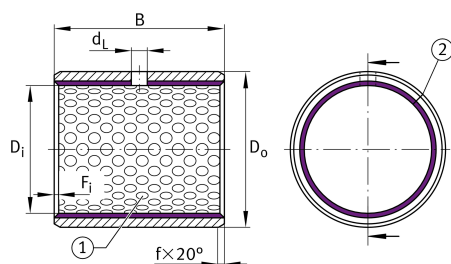

### Bush

Schaeffler ID:  
0712455020000

Metal/polymer composite plain bush, low-maintenance, ISO 3547, with steel backing

### Main Dimensions & Performance Data

$D_o$	34 mm	Outer diameter
B	30 mm	Width
$C_r$	63,000 N	Basic dynamic load rating, radial
$C_{Or}$	126,000 N	Basic static load rating, radial
	36.6 g	Weight

### Dimensions

$D_i$	30 mm	Inner diameter
f	1.2 mm	Outer chamfer
$F_{i\ min}$	0.1 mm	Inner edge break, min.
$F_{i\ max}$	0.7 mm	Inner edge break, max.
$B_{UT}$	-0.25 mm	Width, lower tolerance
$B_{OT}$	0.25 mm	Width, upper tolerance
$f_{OT}$	0.4 mm	Outer chamfer, upper tolerance
$f_{UT}$	-0.4 mm	Outer chamfer, lower tolerance
$F_i$	0.1 mm	Inner edge break